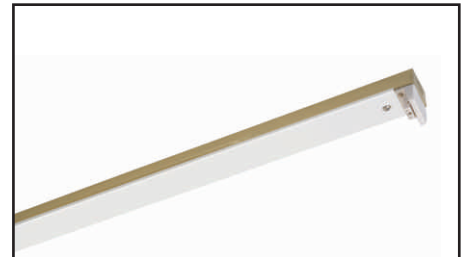

Corrosion Resistant

SIDT 1x36 W FTL
SIDT 1x28 W T5
Engineering grade polymer housing. IP 65

IN-01A

Corrosion Resistant

SIDT 2x36 W FTL
SIDT 2x36 W EB FTL
SIDT 2x28 W T5
Engineering grade polymer housing. IP 65

IN-01B

Industrial Channel Box

SBI 1x36 W FTL
SBI 2x36 W FTL
SBI 1x36 W EB FTL
SBI 2x36 W EB FTL
powder coated CRCA sheet steel housing

IN-02

Industrial Channel Box T5

SB 1x28 W T5 <10% THD
SB 2x28 W T5 <10% THD
powder coated CRCA sheet steel housing

IN-02A

Industrial fitting with powder coated CRCA sheet Steel Reflector

SIS 1x36 W FTL
SIS 2x36 W FTL
SIS 1x36 W EB FTL
SIS 2x36 W EB FTL
SIS 1x28 W T5
SIS 2x28 W T5

IN-03

Lowbay / Highbay.

SHBG 45 W CFL R/F
SHBG 85 W CFL R/F
spun aluminium anodised reflector. Lowbay
Mid / high bay

IN-04A