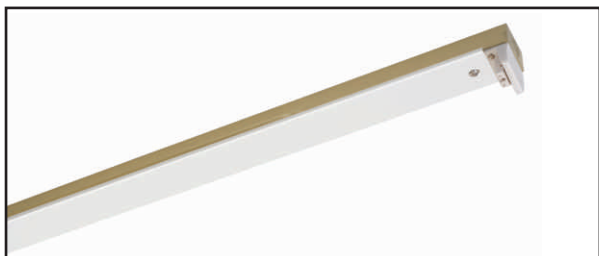

STRIP PATTY

SSLT 1x36 W FTL
 SSLT 1x36 W EB FTL
 SSLT 1x28 W T5
 Commercial Strip for wall and pendant mounting

C-01

CHANNEL BOX TYPE

SB 1x18 W EB FTL
 SB 1x36 W EB FTL
 SB 1x28 W T5
 SB 1x14 W T5
 Commercial channel for wall and pendant mounting.