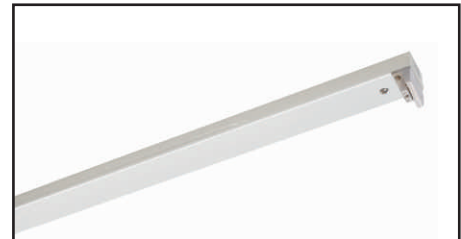

Corrosion Resistant

SIDT 1x36 W FTL
SIDT 1x28 W T5
Engineering grade polymer housing. IP 65

IN-01A

Corrosion Resistant

SIDT 2x36 W FTL
SIDT 2x36 W EB FTL
SIDT 2x28 W T5
Engineering grade polymer housing. IP 65

IN-01B

Industrial Channel Box

SBI 1x36 W FTL
SBI 2x36 W FTL
SBI 1x36 W EB FTL
SBI 2x36 W EB FTL
powder coated CRCA sheet steel housing

IN-02

Industrial Channel Box T5

SB 1x28 W T5 <10% THD
SB 2x28 W T5 <10% THD
powder coated CRCA sheet steel housing

IN-02A

Industrial fitting with powder coated CRCA sheet Steel Reflector

SIS 1x36 W FTL
SIS 2x36 W FTL
SIS 1x36 W EB FTL
SIS 2x36 W EB FTL
SIS 1x28 W T5
SIS 2x28 W T5

IN-03

Lowbay / Highbay.

SHBG 45 W CFL R/F
SHBG 85 W CFL R/F
spun aluminium anodised reflector. Lowbay
Mid / high bay

IN-04A