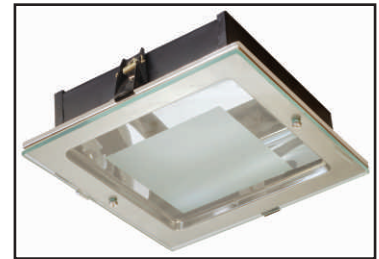

Horizontal Square Down Light

SD04 2 x 13 w EB PLC
SD04 2 x 18 w EB PLC

D-04