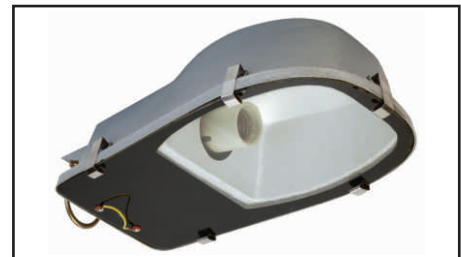

**Pot Optic - Street Light
Cast Aluminum housing with
Toughened Glass (IP65)**

SISV PT FCG 70 W
SISV PT FCG 150 W
SIMH PT FCG 70 W
SIMH PT FCG 150 W

S-14