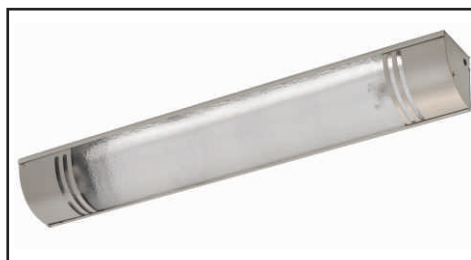

Decorative Wall Mounting Crystal

SMOC 1x11 W PL

SMOC 1x18 W PLC

SMOC 1x36 W PLL

C-44