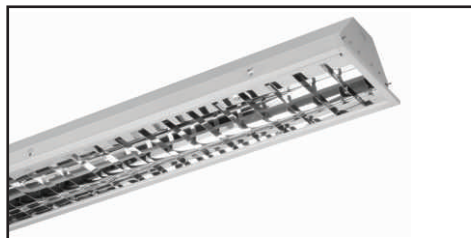

MIRROR OPTIC RECESS VX

SMOVX 1x36 W PLL

SMOVX 1x36 W EB PLL

SMOVX 2x36 W PLL

SMOVX 2x36 W EB PLL

C-42