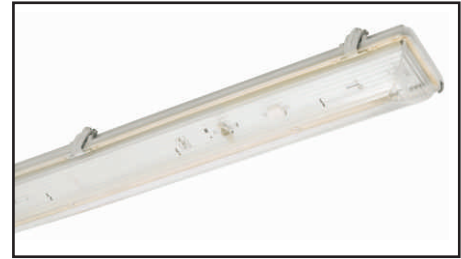

Corrosion Resistant

SIDT 1x36 W FTL
SIDT 1x28 W T5
Engineering grade polymer housing. IP 65

IN-01A